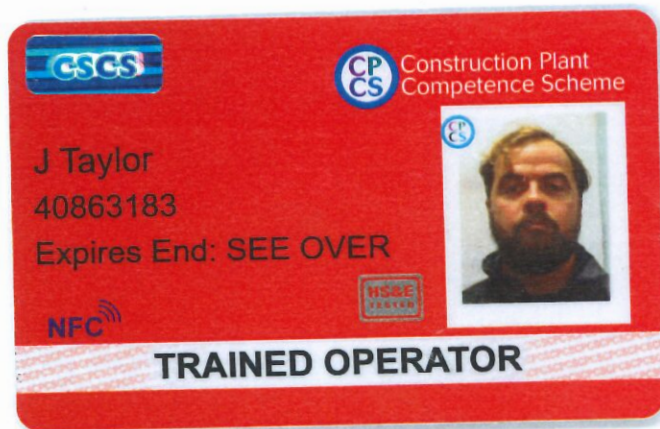

## COMPETENCY CARD

**TRAINED OPERATOR**

CATEGORIES	EXPIRY DATE
A59A:Excavator 360° above 10 tonnes - Tracked	01/02/2025
A58A:Excavator 360° below 10 tonnes - Tracked	01/02/2025
A59C:Excavator 360° above 10 tonnes – Lifting Operations	01/02/2025
A58C:Excavator 360° below 10 tonnes – Lifting Operations	01/02/2025
A09A:Forward Tipping Dumper - Wheeled	01/02/2025
A31:Ride on Roller	01/02/2025

To upgrade this card to a Competent Operator card the relevant VQ must be achieved. This card is issued in accordance with the terms laid out in the CPCS Scheme Booklet. CPCS is a part of NOCN Job Cards.