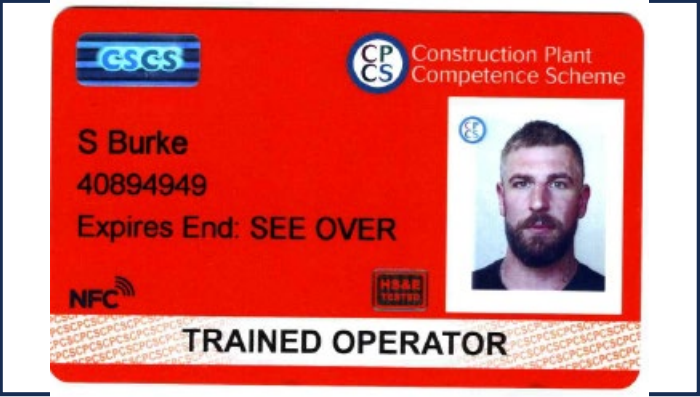

## COMPETENCY CARD

TRAINED OPERATOR	
CATEGORIES	EXPIRY DATE
A09A:Forward Tipping Dumper - Wheeled	10/05/2024
A17C:Telescopic Handler - All sizes exc. 360 Slew	17/05/2024
A31:Ride on Roller	10/05/2024
A58A:Excavator 360° below 10 tonnes - Tracked	31/03/2024
A58C:Excavator 360° below 10 tonnes - Lifting Operations	31/03/2024
A59A:Excavator 360° above 10 tonnes - Tracked	31/03/2024
A59C:Excavator 360° above 10 tonnes - Lifting Operations	31/03/2024

To upgrade this card to a Competent Operator card the relevant VO must be achieved. This card is issued in accordance with the terms laid out in the CPCS Scheme Booklet. CPCS is part of NOCN Job Cards.